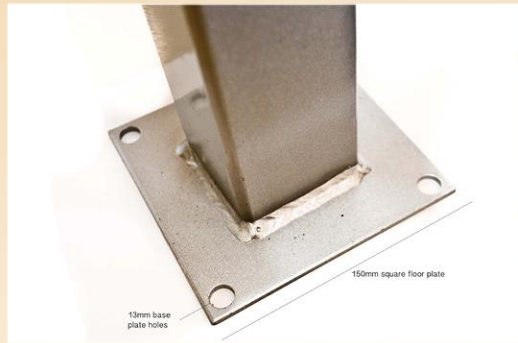

# HOSE REEL STAND

HRB-014

HOSE REEL STAND

GAL OR POWER COAT RED GLOSS