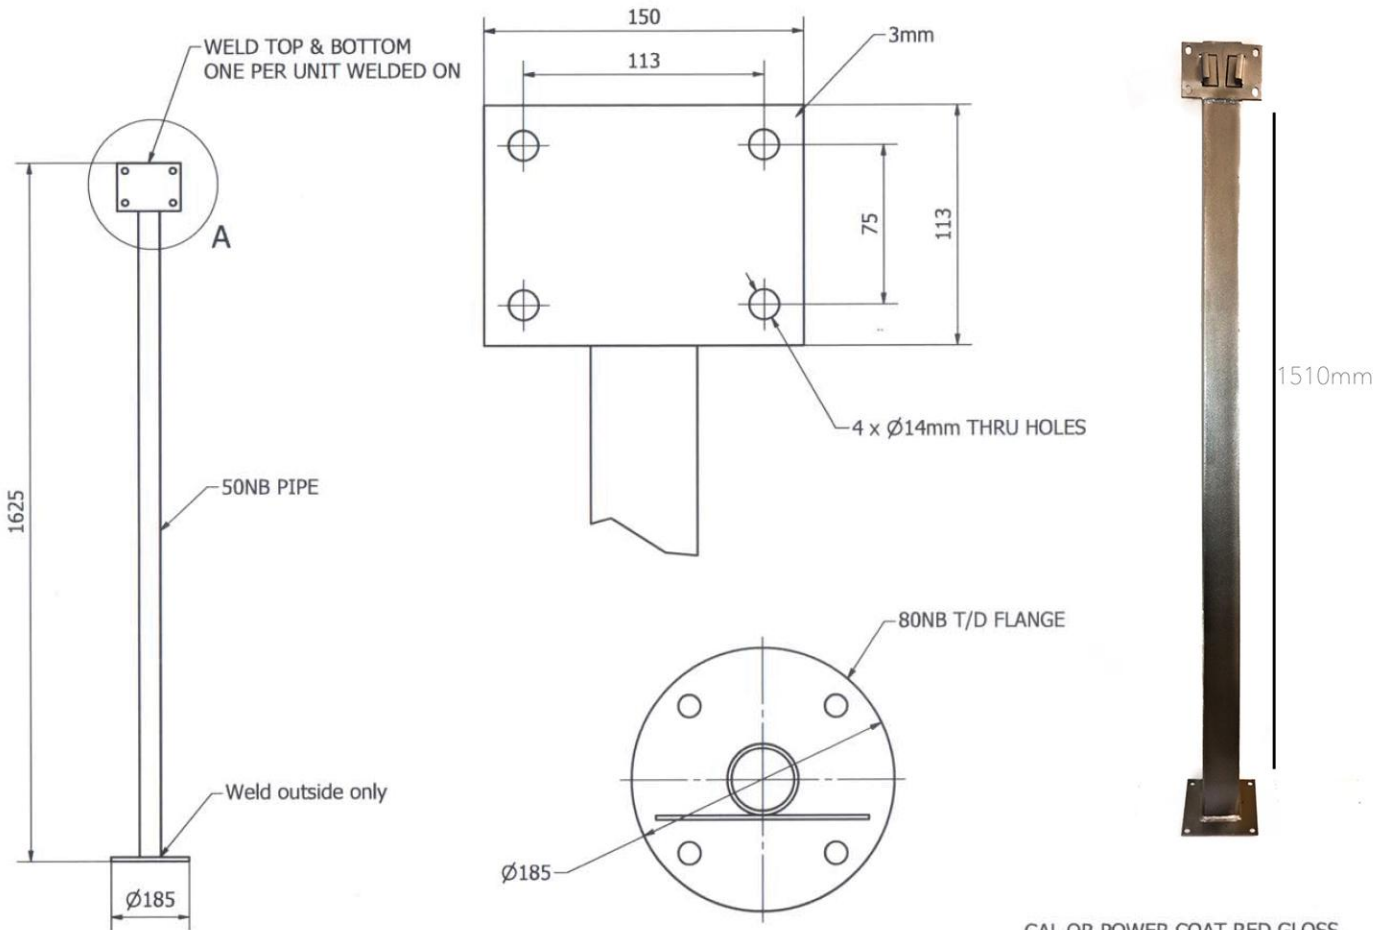

# HOSE REEL STAND

HRB-014

HOSE REEL STAND

GAL OR POWER COAT RED GLOSS