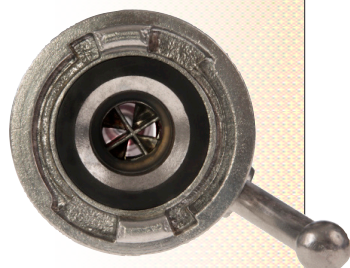

FIRE HOSE NOZZEL LEVERS

BNL 001, BNL 002 & BNL 003

FIRE HOSE NOZZELS LEVER

BNL 001

THREE MODELS

MODEL	NAME
BNL-001	Brass twist
BNT-002	Lever operated
BNL-003	65mm Storz Lever Nozzel

BNL 002

BNL 003

BACK OF HOSE