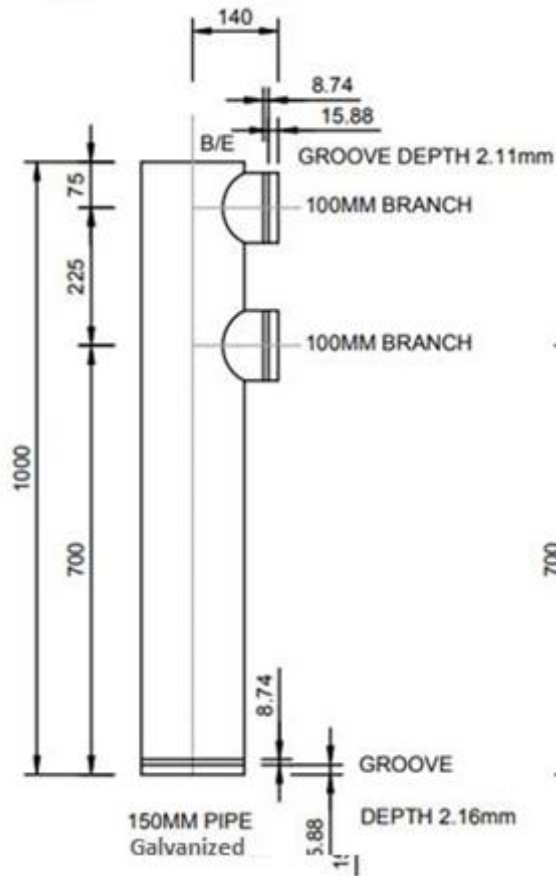

## 150mm Quad Boosters Gal RG Risers

150mm Pipe Quad Boosters Gal RG Riser to suit 100mm RG Boosters in 2 lengths: 1000mm "QBR-100" or 700mm "QBR-070"

**LONG STANDPIPE**

**Code: QBR-100**

**SHORT STANDPIPE**