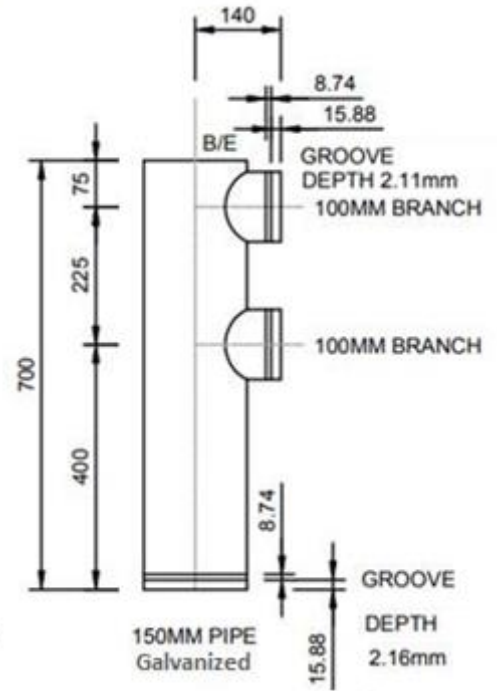

## 150mm Quad Boosters Gal RG Risers

150mm Pipe Quad Boosters Gal RG Riser to suit 100mm RG Boosters in 2 lengths: 1000mm "QBR-100" or 700mm "QBR-070"

**LONG STANDPIPE**

**Code: QBR-100**

**SHORT STANDPIPE**