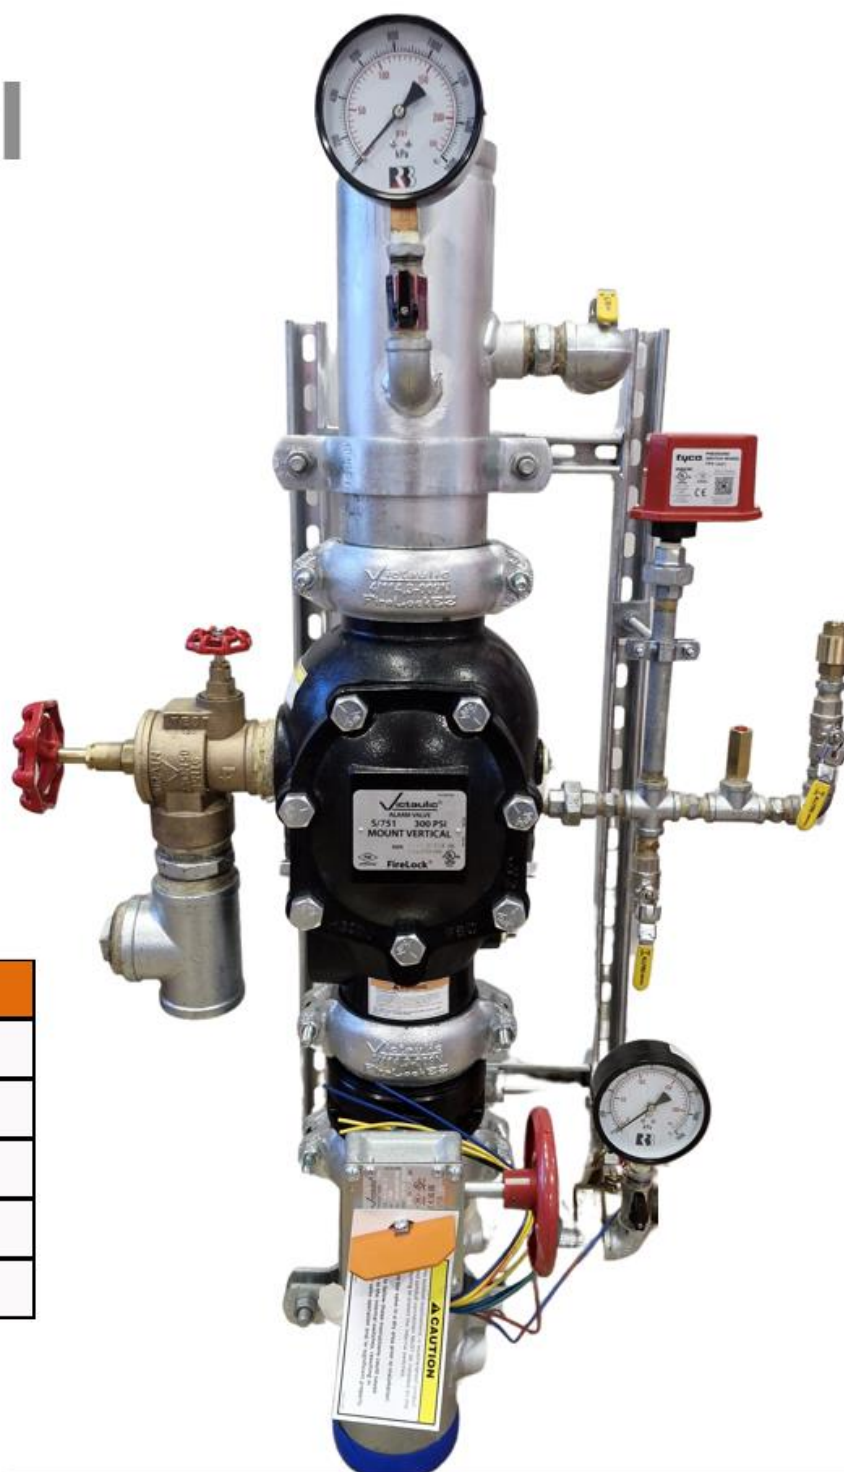

Commercial Control Valve Set

Available Sizes

FIS Code	Size
CCV-065	65mm
CCV-080	80mm
CCV-100	100mm
CCV-150	150mm
CCV-200	200mm